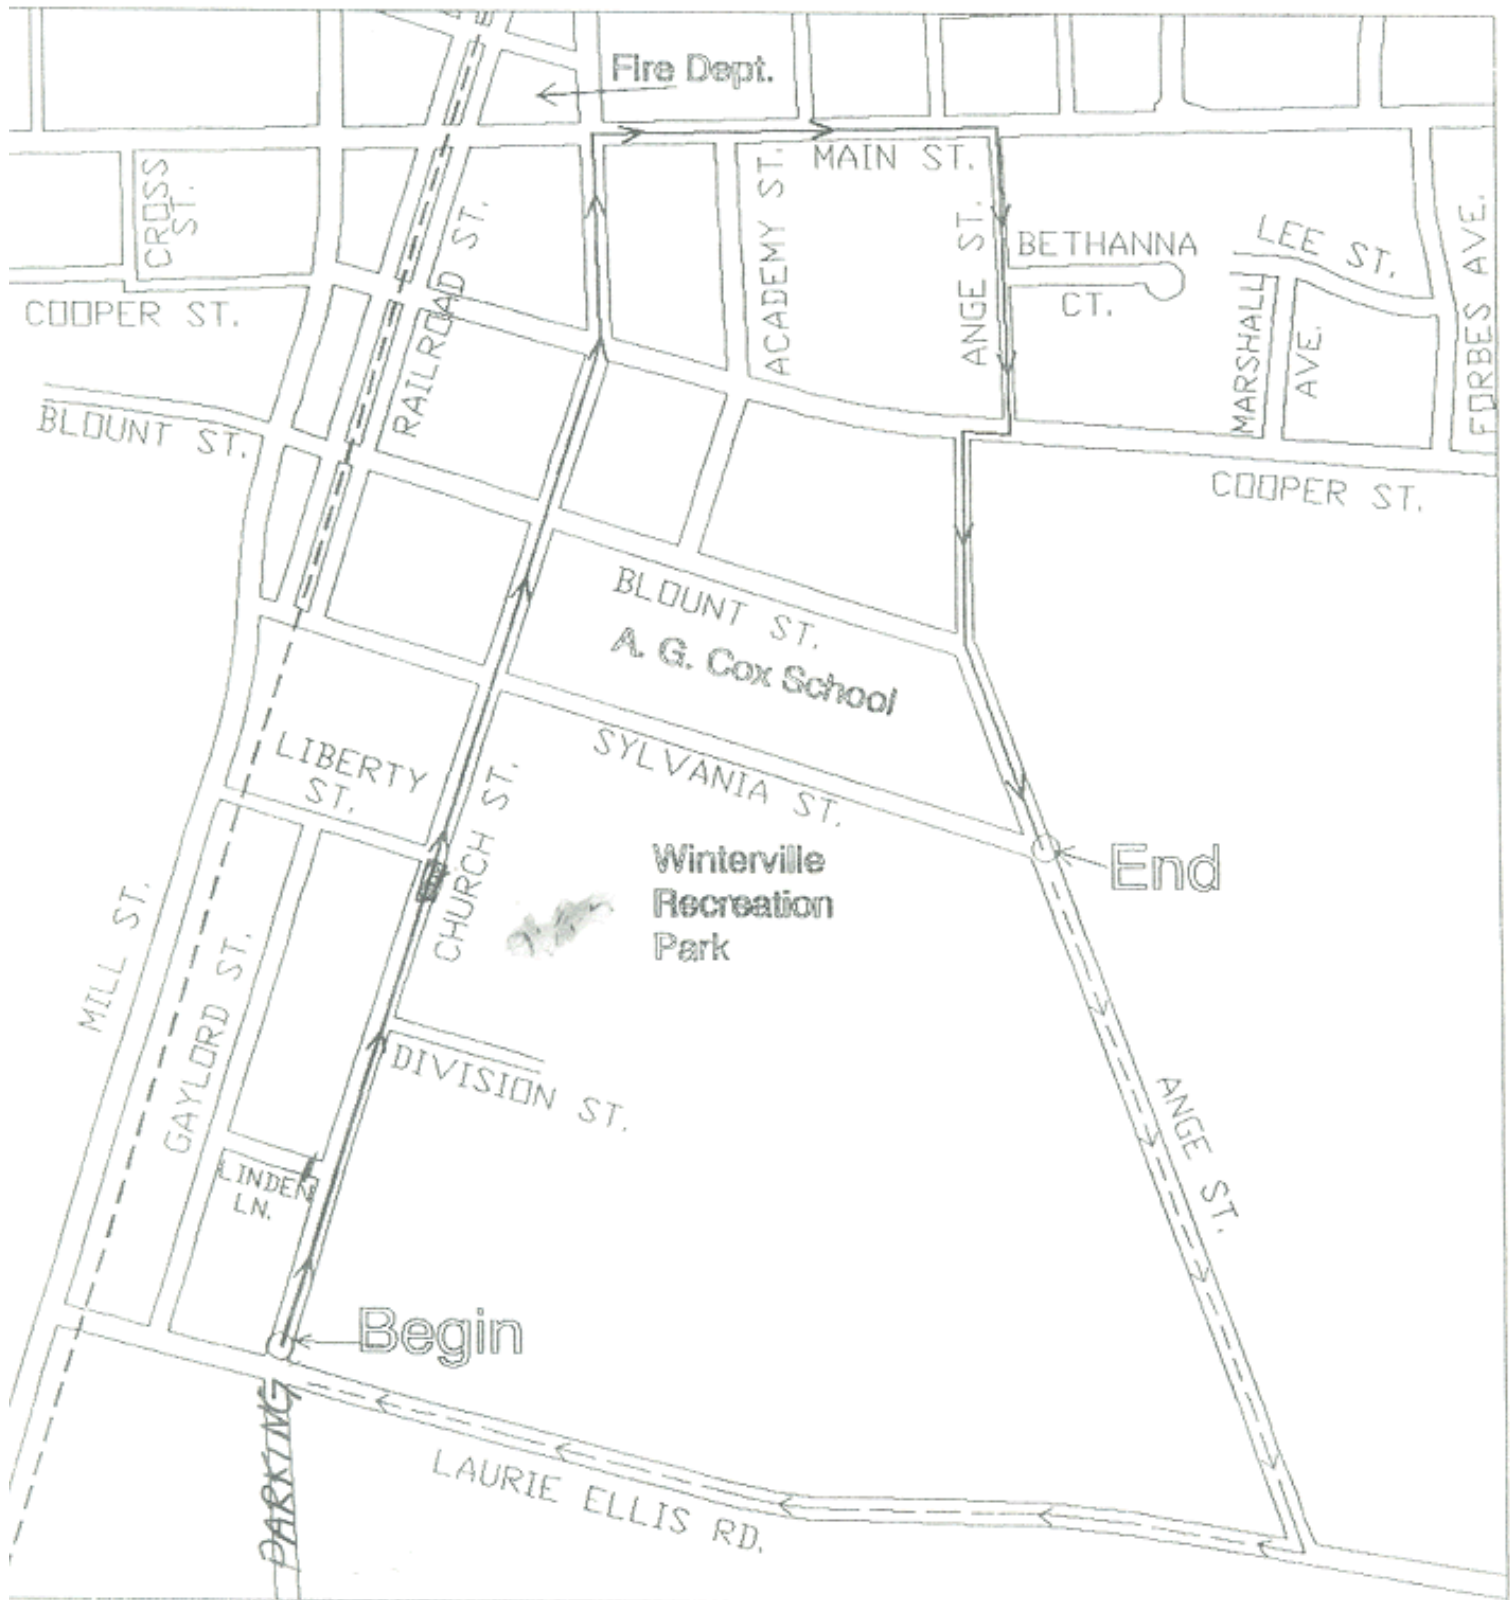

Notes:

1. Line up at the white flag marked with your number.
2. Parade starts at Division/Church Streets
Parade ends at Sylvania/Ange Streets
3. At parade end point, dignitary cars and floats and those walking in the parade will turn on Sylvania Street to go to Park. All other vehicular traffic in parade will follow police car to start point.

WATERMELON FESTIVAL PARADE ROUTE